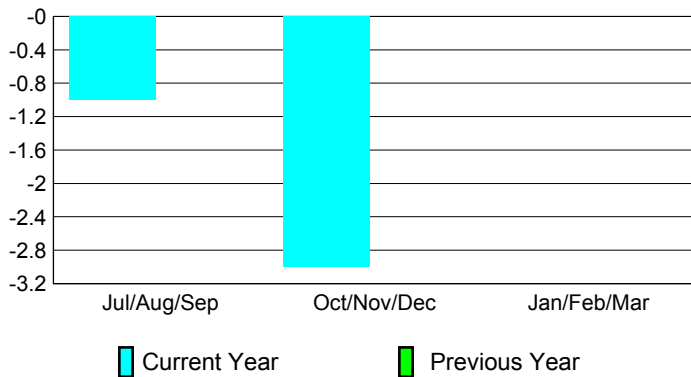

2012-2013 GMT Reports for District (or Undistricted) **District 39 W IDAHO**

GMT: **DANA M BIGGS**

Location: **IDAHO**

GMT CA: **1**

CLUBS

Club Results
2012-2013

Clubs
2011-2012

Month	New Club Goal	Actual New Clubs	Actual Dropped Clubs	Gain/Loss of Clubs	Gain/Loss of Clubs
Jul/Aug/Sep		0	-1	-1	0
Oct/Nov/Dec		0	-3	-3	0
Jan/Feb/Mar					0
Totals		0	-4	-4	0

Club Results 2012-2013

Goal, New, Dropped, Gain/Loss

Comparison of Club Gain/Loss

Current Year Compared to the Previous Year

YTD Status Quo Clubs 2012-2013

Status Quo Clubs Compared to Status Quo Members

MEMBERSHIP