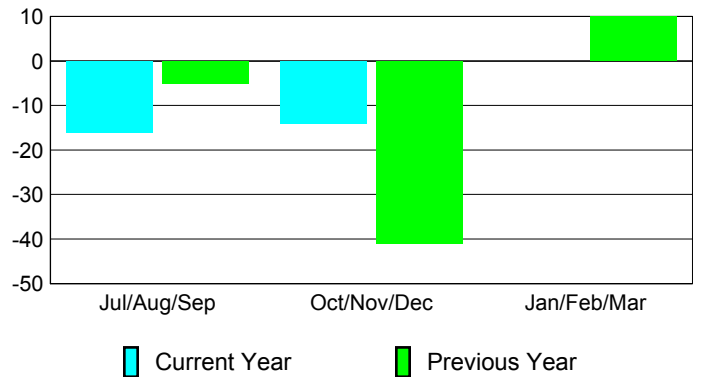

Club Results 2012-2013

Goal, New, Dropped, Gain/Loss

Comparison of Club Gain/Loss

Current Year Compared to the Previous Year

YTD Status Quo Clubs 2012-2013

Status Quo Clubs Compared to Status Quo Members

MEMBERSHIP

Membership Results
2012-2013

Membership
2011-2012

Month	Net Memb Goal	Actual New Memb	Actual Dropped Memb	Gain/Loss of Memb	Gain/Loss of Memb
Jul/Aug/Sep		27	-43	-16	-5
Oct/Nov/Dec		45	-59	-14	-41
Jan/Feb/Mar					10
Totals		72	-102	-30	-36

Membership Results 2012-2013

Goal, New, Dropped, Gain/Loss

Comparison of Membership Gain/Loss

Current Year Compared to the Previous Year

Gender Comparison 2012-2013

Jul/Aug/Sep

Oct/Nov/Dec

Jan/Feb/Mar