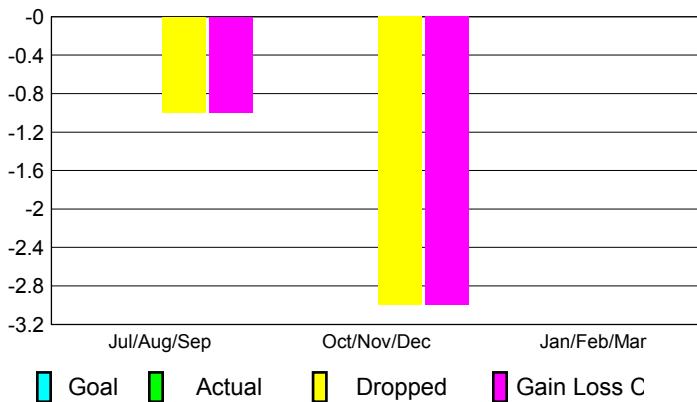

2012-2013 GMT Reports for District (or Undistricted) **District 39 W IDAHO**

GMT: **DANA M BIGGS**

Location: **IDAHO**

GMT CA: **1**

CLUBS

Club Results
2012-2013

Clubs
2011-2012

Month	New Club Goal	Actual New Clubs	Actual Dropped Clubs	Gain/Loss of Clubs	Gain/Loss of Clubs
Jul/Aug/Sep		0	-1	-1	0
Oct/Nov/Dec		0	-3	-3	0
Jan/Feb/Mar					0
Totals		0	-4	-4	0

Club Results 2012-2013

Goal, New, Dropped, Gain/Loss

Comparison of Club Gain/Loss

Current Year Compared to the Previous Year

YTD Status Quo Clubs 2012-2013

Status Quo Clubs Compared to Status Quo Members

MEMBERSHIP