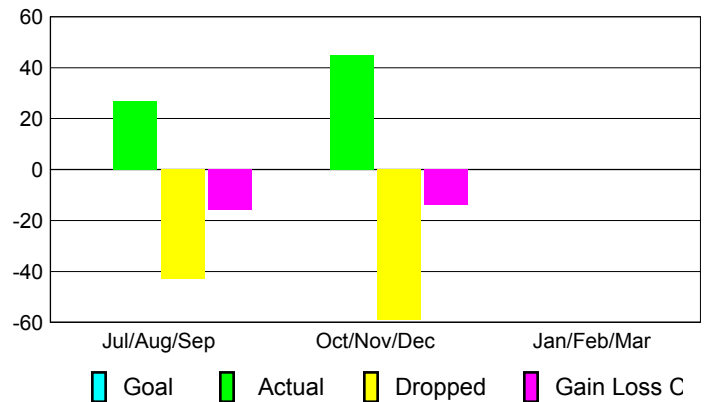

Club Results 2012-2013

Goal, New, Dropped, Gain/Loss

Comparison of Club Gain/Loss

Current Year Compared to the Previous Year

YTD Status Quo Clubs 2012-2013

Status Quo Clubs Compared to Status Quo Members

MEMBERSHIP

Membership Results
2012-2013

Membership
2011-2012

Month	Net Memb Goal	Actual New Memb	Actual Dropped Memb	Gain/Loss of Memb	Gain/Loss of Memb
Jul/Aug/Sep		27	-43	-16	-5
Oct/Nov/Dec		45	-59	-14	-41
Jan/Feb/Mar					10
Totals		72	-102	-30	-36

Membership Results 2012-2013

Goal, New, Dropped, Gain/Loss

Comparison of Membership Gain/Loss

Current Year Compared to the Previous Year

Gender Comparison 2012-2013

Jul/Aug/Sep

Oct/Nov/Dec

Jan/Feb/Mar