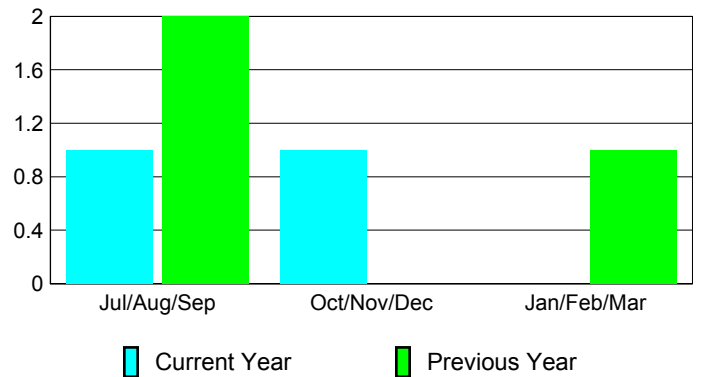

Goal, New, Dropped, Gain/Loss

Comparison of Club Gain/Loss

Current Year Compared to the Previous Year

YTD Status Quo Clubs 2012-2013

Status Quo Clubs Compared to Status Quo Members

MEMBERSHIP

Membership Results
2012-2013

Membership
2011-2012

Month	Net Memb Goal	Actual New Memb	Actual Dropped Memb	Gain/Loss of Memb	Gain/Loss of Memb
Jul/Aug/Sep		1	0	1	2
Oct/Nov/Dec		1	0	1	0
Jan/Feb/Mar					1
Totals		2	0	2	3

Membership Results 2012-2013

Goal, New, Dropped, Gain/Loss

Comparison of Membership Gain/Loss

Current Year Compared to the Previous Year

Gender Comparison 2012-2013

Jul/Aug/Sep

Oct/Nov/Dec

Jan/Feb/Mar

Male